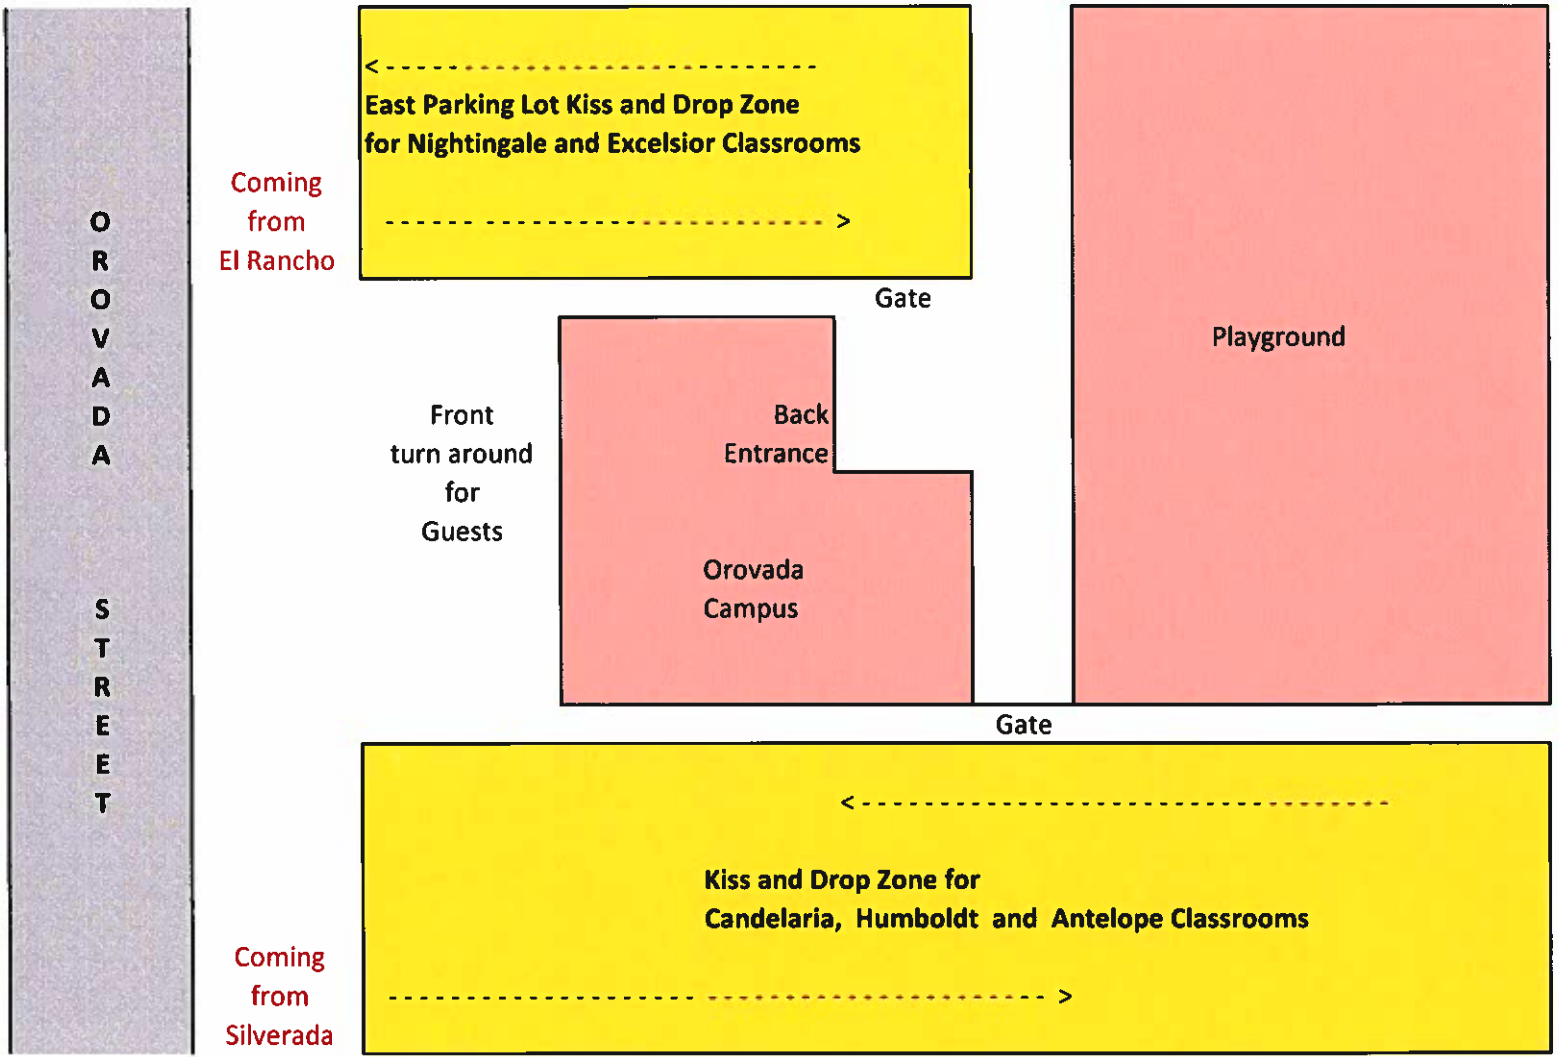

HIGH DESERT MONTESSORI SCHOOL

NEW! Two separate pick up zones for Elementary utilizing both parking lots

East Parking Lot: Enter from heading west on Orovada from El Rancho Dr.

West Parking Lot: Enter from heading east on Orovada from Silverada Blvd.

East

North

South

West

HIGH DESERT MONTESSORI SCHOOL

Silverada Pick Up and Drop Off Map

Middle School / Upper Elementary / Infant Toddler Program