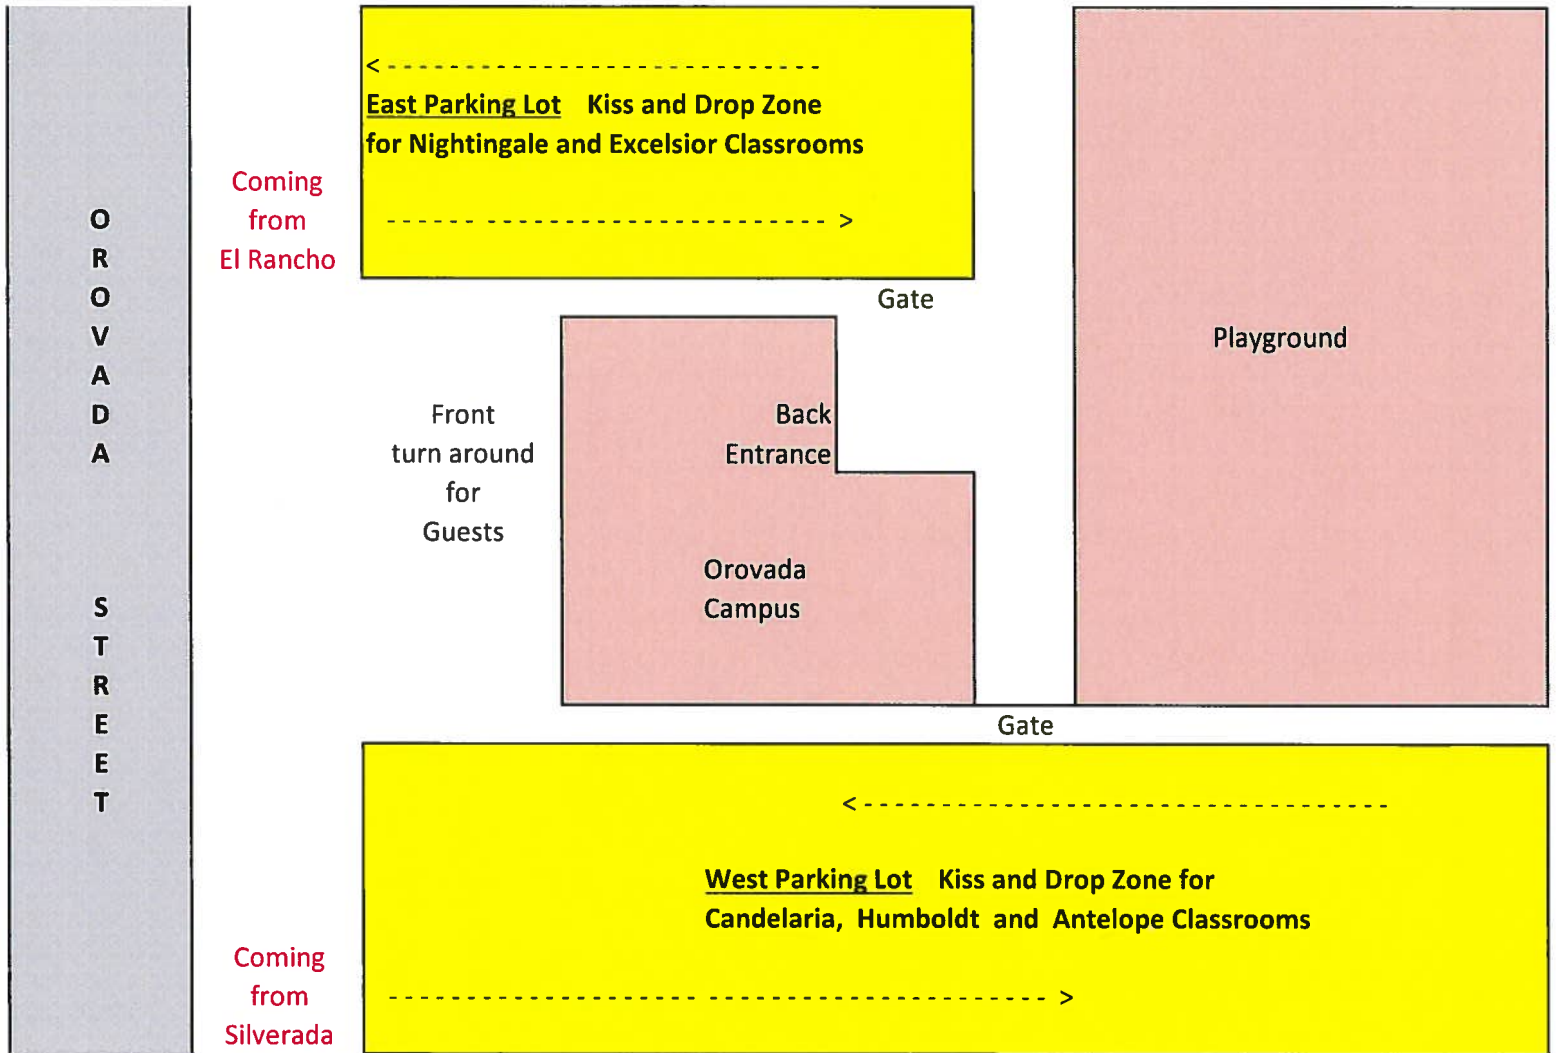

# HIGH DESERT MONTESSORI SCHOOL

**NEW!** Two separate pick up zones for Elementary utilizing both parking lots

**East Parking Lot:** Enter from heading west on Orovada from El Rancho Dr.

**West Parking Lot:** Enter from heading east on Orovada from Silverada Blvd.

# HIGH DESERT MONTESSORI SCHOOL

## SILVERADA PICK UP AND DROP OFF MIDDLE SCHOOL / UPPER ELEMENTARY / INFANT TODDLER PROGRAM