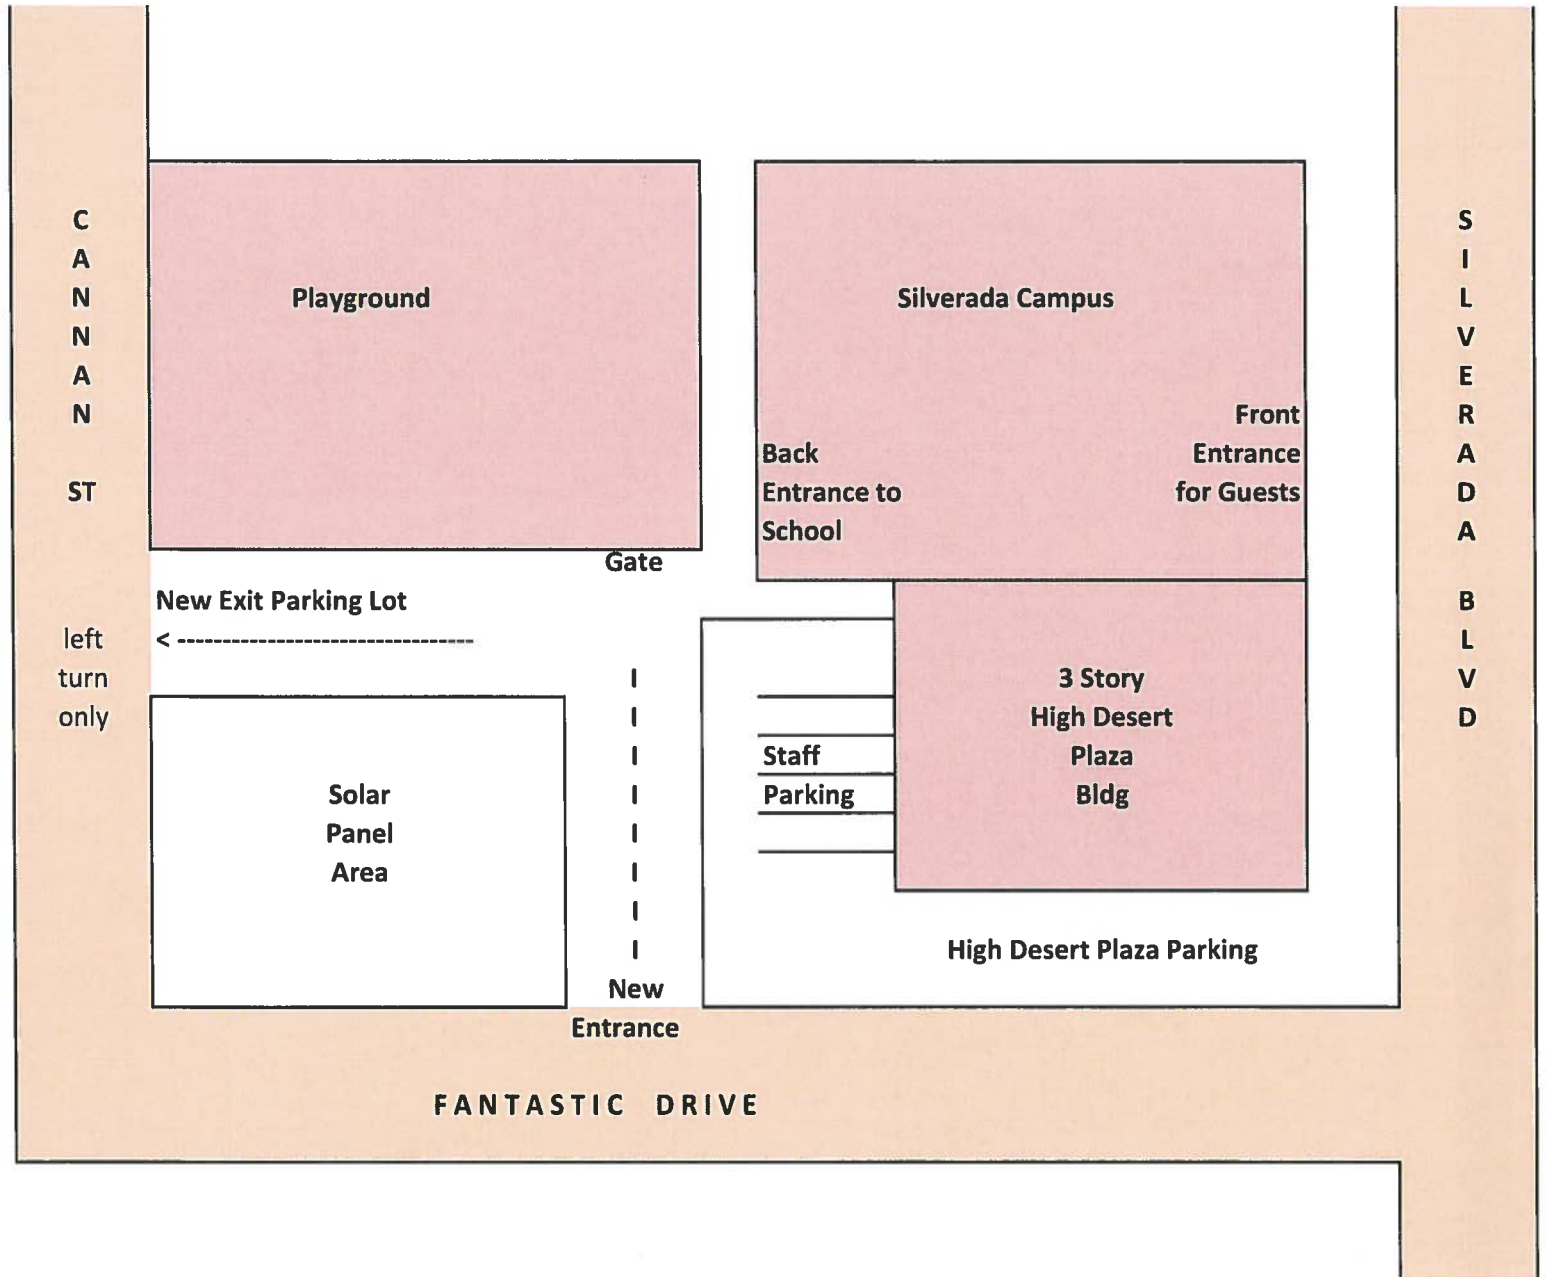

HIGH DESERT MONTESSORI SCHOOL

Silverada Pick Up and Drop Off Map

Middle School / Upper Elementary / Infant Toddler Program

HIGH DESERT MONTESSORI SCHOOL

NEW! Two separate pick up zones for Elementary utilizing both parking lots

East Parking Lot: Enter from heading west on Orovada from El Rancho Dr.

West Parking Lot: Enter from heading east on Orovada from Silverada Blvd.